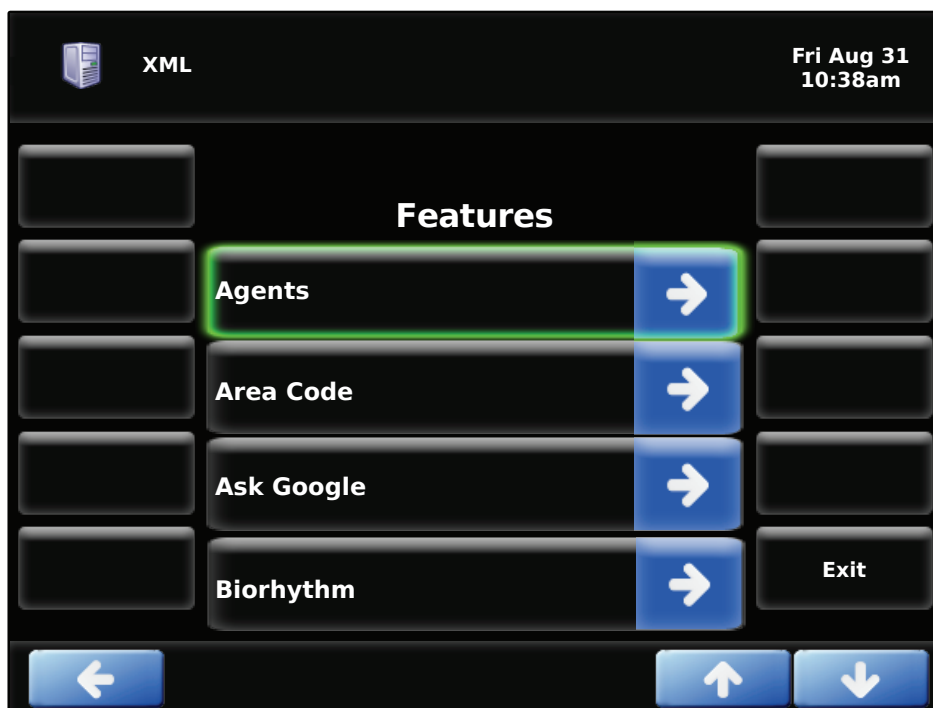

Services Guide

Aastra 6739i

Schmooze[®]

Schmooze Com Inc.

The Services application allows you to go to all applications that have been created for your phone model number without having to setup a dedicated button for this that might not be used often. Think of it as an app store that lets you access applications that you don't want to use often.

Pressing the Services button should give you a screen like below.

You can now use the up/down arrow keys to go through the whole list of apps and press the right arrow key to access the highlighted application. Press the Exit button to return to the phones main screen.