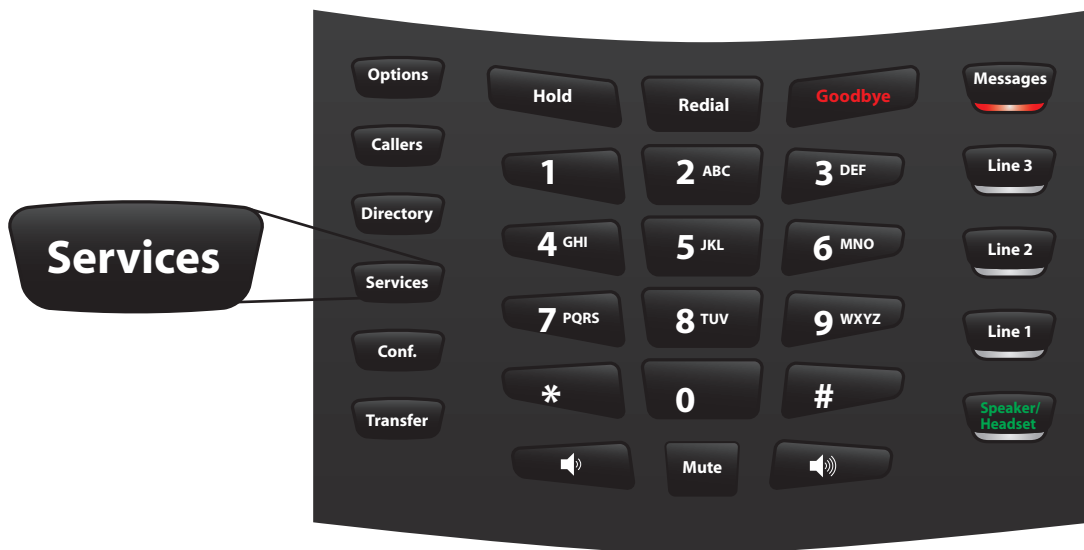

Services Guide

Aastra 6739i

Schmooze[®]

Schmooze Com Inc.

The Services application allows you to go to all applications that have been created for your phone model number without having to setup a dedicated button for this that might not be used often. Think of it as an app store that lets you access applications that you don't want to use often.

Pressing the Services button should give you a screen like below.

You can now use the up/down arrow keys to go through the whole list of apps and press the right arrow key to access the highlighted application. Press the Exit button to return to the phones main screen.